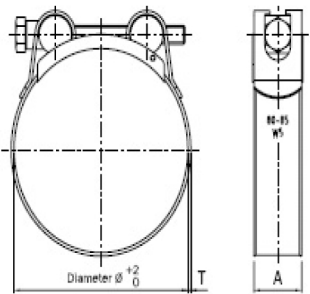

**W1 = Steel Plate Finishing with  
Electro Zinc Plated**

**W2 = Fully AISI 430/AISI 304**

**W4 = Fully AISI 316**

TECHNICAL INFORMATION				
Ø mm	A mm	T mm	Bolt	Screw Type
21 - 23	18	0.5	M4 x 43	Hexagon Screw Head 8 MM
23 - 25	18	0.5	M4 x 43	Hexagon Screw Head 8 MM
26 - 28	18	0.5	M4 x 43	Hexagon Screw Head 8 MM
29 - 31	20	0.5	M6 x 52	Hexagon Screw Head 10 MM
32 - 35	20	0.5	M6 x 52	Hexagon Screw Head 10 MM
36 - 39	20	0.5	M6 x 53	Hexagon Screw Head 10 MM
38 - 41	20	0.5	M6 x 53	Hexagon Screw Head 10 MM
40 - 43	20	0.5	M6 x 53	Hexagon Screw Head 10 MM
44 - 47	22	1	M6 x 53	Hexagon Screw Head 10 MM
48 - 51	22	1	M6 x 58	Hexagon Screw Head 10 MM
52 - 55	22	1	M6 x 58	Hexagon Screw Head 10 MM
56 - 59	22	1	M6 x 58	Hexagon Screw Head 10 MM
60 - 63	22	1	M6 x 58	Hexagon Screw Head 10 MM
64 - 67	22	1	M6 x 58	Hexagon Screw Head 10 MM
68 - 73	24	1.5	M8 x 75	Hexagon Screw Head 13 MM
72 - 78	24	1.5	M8 x 75	Hexagon Screw Head 13 MM
74 - 79	24	1.5	M8 x 75	Hexagon Screw Head 13 MM
76 - 80	24	1.5	M8 x 75	Hexagon Screw Head 13 MM
80 - 85	24	1.5	M8 x 75	Hexagon Screw Head 13 MM

TECHNICAL INFORMATION				
Ø mm	A mm	T mm	Bolt	Screw Type
86 - 91	24	1.5	M8 x 75	Hexagon Screw Head 13 MM
92 - 97	24	1.5	M8 x 75	Hexagon Screw Head 13 MM
98-103	24	1.5	M8 x 75	Hexagon Screw Head 13 MM
104 - 112	24	1.5	M8 x 80	Hexagon Screw Head 13 MM
113 - 121	24	1.5	M8 x 80	Hexagon Screw Head 13 MM
122 - 130	24	1.5	M8 x 80	Hexagon Screw Head 13 MM
140 - 148	26	1.5	M10 x 90	Hexagon Screw Head 17 MM
149 - 161	26	1.5	M10 x 105	Hexagon Screw Head 17 MM
162 - 174	26	2	M10 x 90	Hexagon Screw Head 17 MM
201 - 213	26	2	M10 x 115	Hexagon Screw Head 16 MM